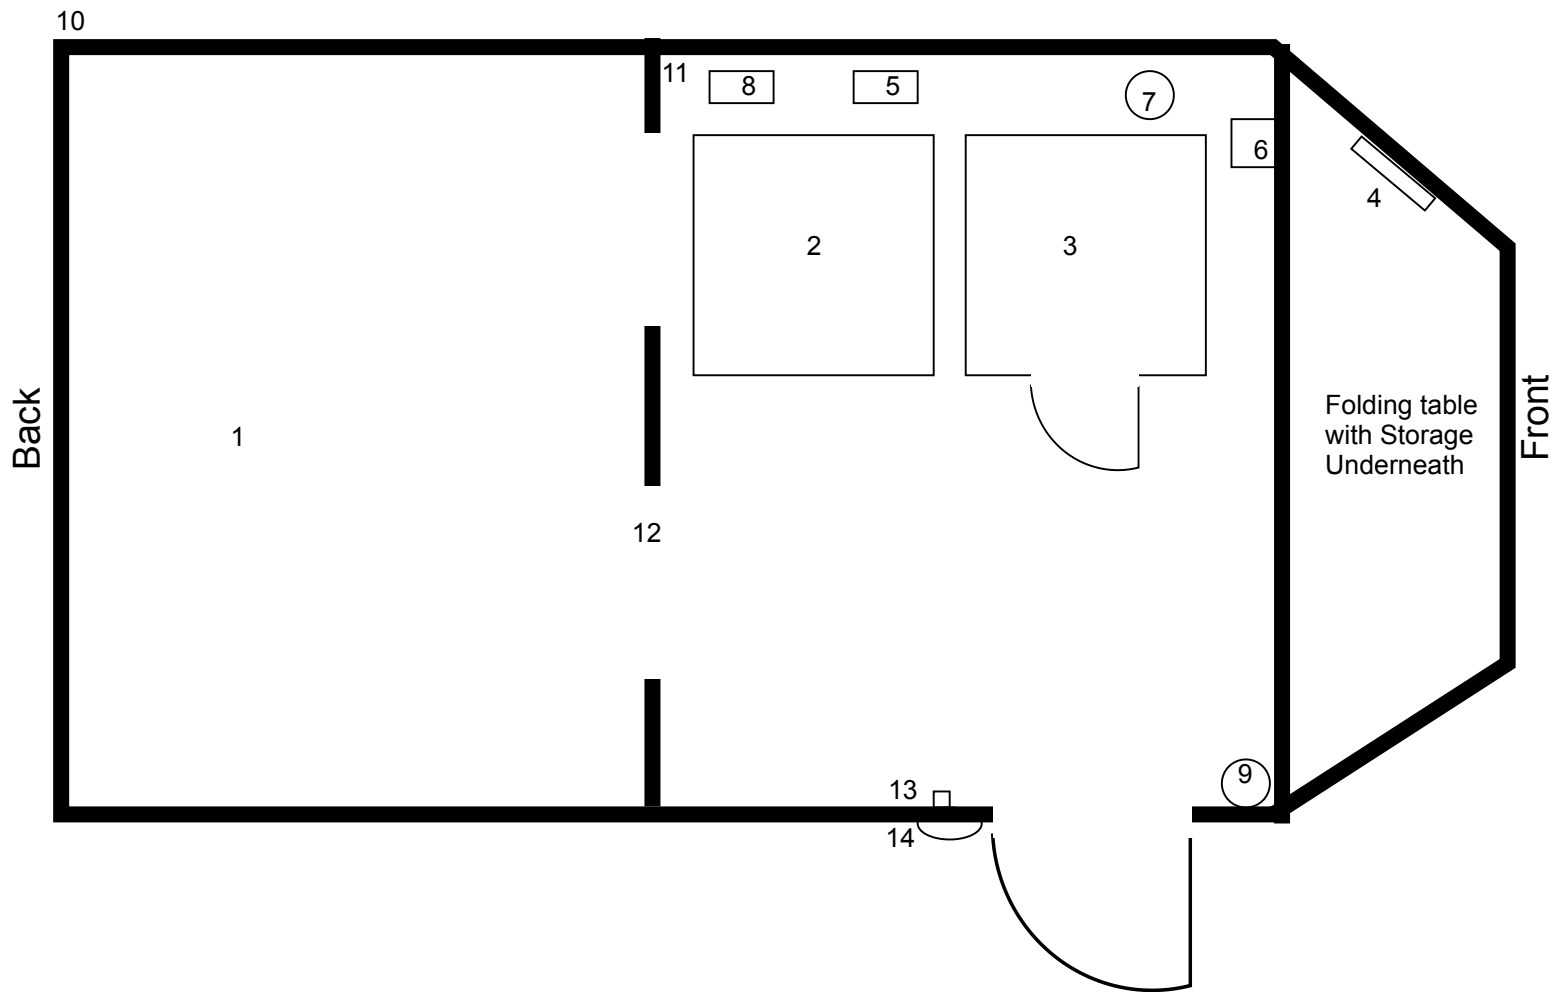

Figure 2

- 1 Trailer
- 2 Washer
- 3 LP Gas Dryer
- 4 Main Electrical Panel
- 5 Water Connection/ Plumbing
- 6 Propane Gas Line
- 7 Dryer Venting
- 8 Plumbing-Gray Water
- 9 Fire Extinguisher
- 10 Stabilizer at all four corners
- 11 Electric Tankless Water Heater w/ hookups
- 12 Optional Diving Wall
- 13 Light Switch
- 14 Handle